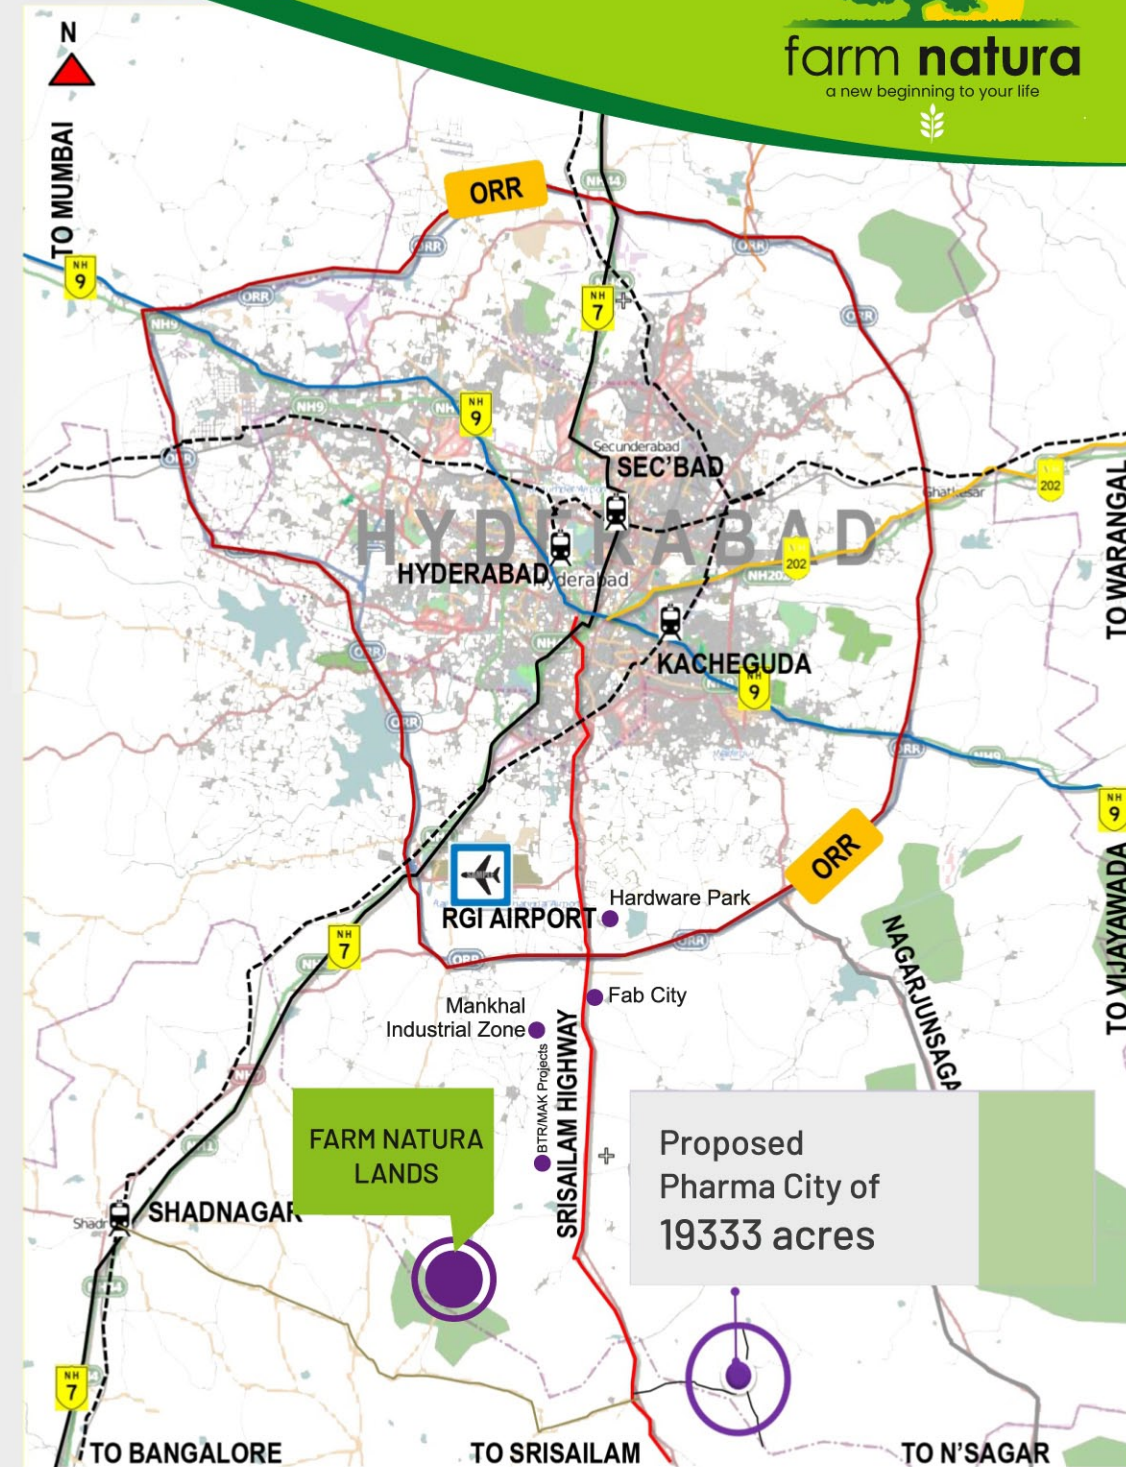

RESPECT MOTHER NATURE & LAND

“ We are part of nature; therefore, we must coexist with the other creatures that live among us. ”

LAND THAT APPRECIATES

- ⚡ Beside the natural appreciation of land rate, any stone movement in the Proposed Pharma City of 19333 acres, the price of Lands are expected to grow multi folded.
- ⚡ Closer to the major developments and residential Communities and within the proposed Regional Ring Road.

LOCATION ADVANTAGES

- ⚡ Farm Lands Within the Limits of HMDA
 - ⚡ Natural Contours Of Land
 - ⚡ Rich Black Cotton Soil
 - ⚡ Near To Village
 - ⚡ Close To Major Development
 - ⚡ Approach of 60 Ft Master Plan Road
- ⚡ Project site is located at Kandukur Mandal - Ranga Reddy District at a distance of 22 km from Hyderabad Outer Ring Road (ORR) and ~ 26 km from Hyderabad International Airport. Location of project site depicted in the map.